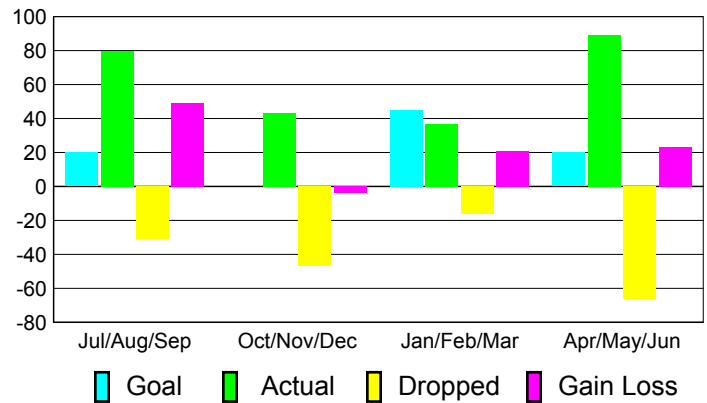

### YTD Status Quo Clubs 2010-2011

Status Quo Clubs Compared to Status Quo Members

## MEMBERSHIP

**Membership Results**  
2010-2011

**Membership**  
2009-2010

Month	Net Memb Goal	Actual New Memb	Actual Dropped Memb	Gain/Loss of Memb	Gain/Loss of Memb
Jul/Aug/Sep	20	80	-31	49	3
Oct/Nov/Dec	0	43	-47	-4	-66
Jan/Feb/Mar	45	37	-16	21	-42
Apr/May/Jun	20	89	-66	23	20
<b>Totals</b>	<b>85</b>	<b>249</b>	<b>-160</b>	<b>89</b>	<b>-85</b>

### Membership Results 2010-2011

Goal, New, Dropped, Gain/Loss

### Comparison of Membership Gain/Loss

Current Year Compared to the Previous Year