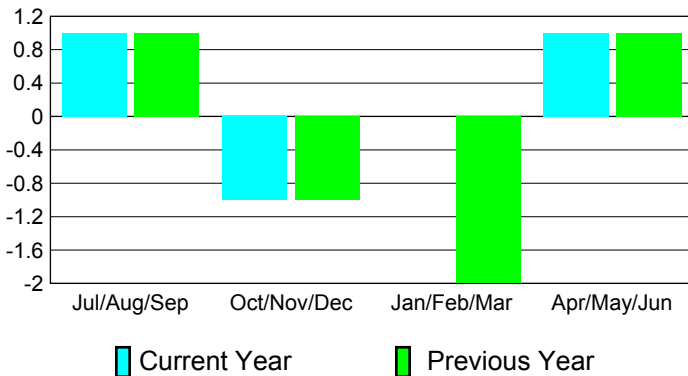

2010-2011 GMT Reports for District (or Undistricted) **District B 5**

GMT: **Joel Rosendo Gómez Franco** Location: **MEXICO**

GMT CA: **3**

CLUBS

Club Results
2010-2011

Clubs
2009-2010

Month	New Club Goal	Actual New Clubs	Actual Dropped Clubs	Gain/Loss of Clubs	Gain/Loss of Clubs
Jul/Aug/Sep	1	1	0	1	1
Oct/Nov/Dec	0	0	-1	-1	-1
Jan/Feb/Mar	2	0	0	0	-2
Apr/May/Jun	1	1	0	1	1
Totals	4	2	-1	1	-1

Club Results 2010-2011

Goal, New, Dropped, Gain/Loss

Comparison of Club Gain/Loss

Current Year Compared to the Previous Year

YTD Status Quo Clubs 2010-2011

Status Quo Clubs Compared to Status Quo Members

MEMBERSHIP

Membership Results
2010-2011

Membership
2009-2010

Month	Net Memb Goal	Actual New Memb	Actual Dropped Memb	Gain/Loss of Memb	Gain/Loss of Memb
Jul/Aug/Sep	20	80	-31	49	3
Oct/Nov/Dec	0	43	-47	-4	-66
Jan/Feb/Mar	45	37	-16	21	-42
Apr/May/Jun	20	89	-66	23	20
Totals	85	249	-160	89	-85

Membership Results 2010-2011

Goal, New, Dropped, Gain/Loss

Comparison of Membership Gain/Loss

Current Year Compared to the Previous Year

Gender Comparison 2010-2011

Jul/Aug/Sep

Oct/Nov/Dec

Jan/Feb/Mar

Apr/May/Jun

Male

Female