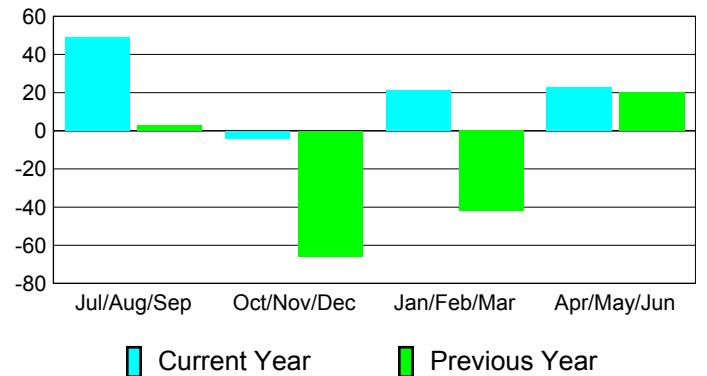

Gender Comparison 2010-2011

Jul/Aug/Sep

Oct/Nov/Dec

Jan/Feb/Mar

Apr/May/Jun

Male

Female