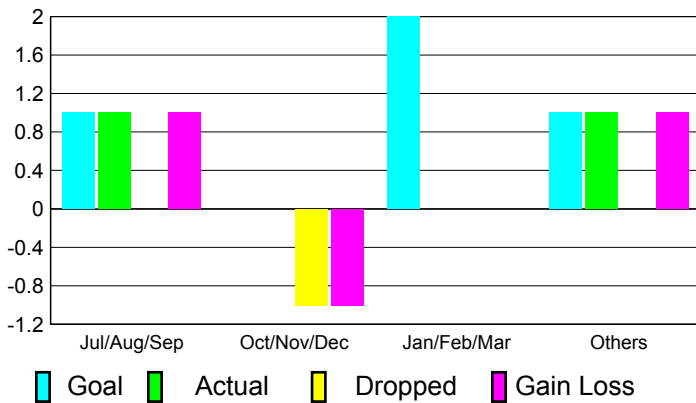

## CLUBS

**Club Results**  
2010-2011

**Clubs**  
2009-2010

Month	New Club Goal	Actual New Clubs	Actual Dropped Clubs	Gain/Loss of Clubs	Gain/Loss of Clubs
Jul/Aug/Sep	1	1	0	1	1
Oct/Nov/Dec	0	0	-1	-1	-1
Jan/Feb/Mar	2	0	0	0	-2
Apr/May/Jun	1	1	0	1	1
<b>Totals</b>	<b>4</b>	<b>2</b>	<b>-1</b>	<b>1</b>	<b>-1</b>

### Club Results 2010-2011

Goal, New, Dropped, Gain/Loss

### Comparison of Club Gain/Loss

Current Year Compared to the Previous Year